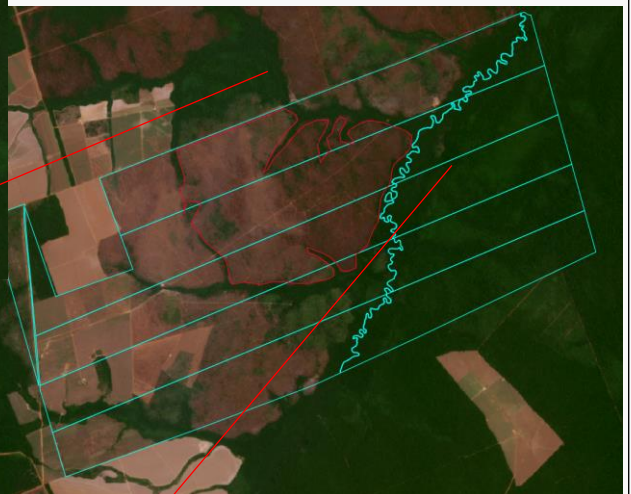

Source: Imagery ©2023 Planet Labs Inc.

Fires August 2023