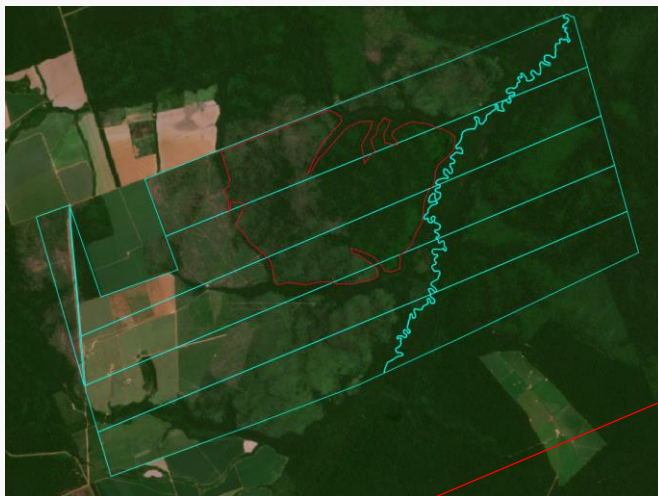

Property

Fazenda Santa Gabriela

Nova Maringá, Mato Grosso		Amazon biome	
CAR:	MT241550/2023 (CAR registered in the state of Mato Grosso, no Federal CAR)	SIGEF/SNCI:	9502032307238, 9502032307661, 9502032307319
Area property (ha):	9,090	Coordinates property:	-13.07794, -56.87595

Cleared Area

Coordinates clearance:		-13.0577, -56.8639	
1,817 hectares	period clearance:	March - September 2023	
837,056 tons of CO₂			
402 fires alerts			
Inside Forest Code's protected areas:	Yes	730 ha inside declared Legal Reserve and APP	
Type of vegetation:	Contact between rainforest and seasonal forest	Priority for Biodiversity Conservation:	Very high
Conservation area(s) (overlapping or bordering):		-	
Indigenous Territories (overlapping or bordering):		-	

Imagery: limits of the property (green), limits of the cleared area (red)
March 2023

Source: Imagery ©2023 Planet Labs Inc.

September 2023